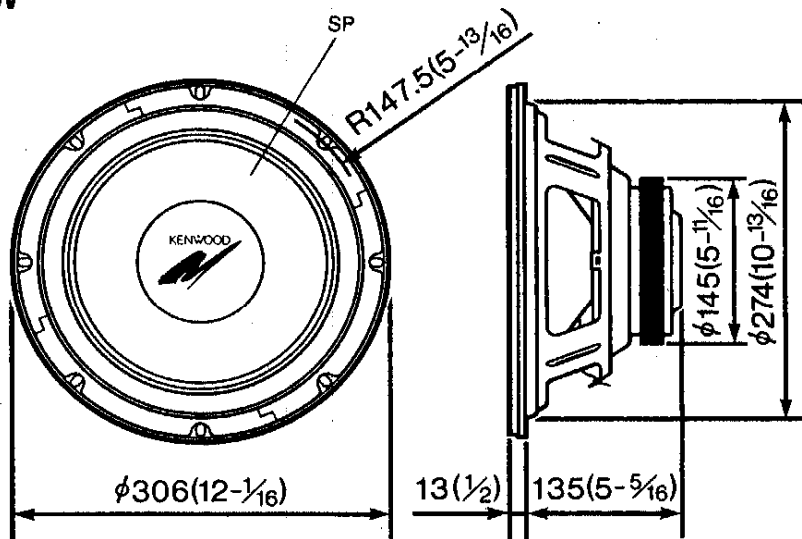

KFC-W3080

SERVICE MANUAL

© 1994-7 PRINTED IN JAPAN
B51-6729-00(N) 1276

EXTERNAL VIEW

UNIT : mm(inch)

PARTS LIST

* New parts
Parts without **Parts No.** are not supplied.
Les articles non mentionnés dans le **Parts No.** ne sont pas fournis.
Teile ohne **Parts No.** werden nicht geliefert.

Ref No.	New parts	Parts No.	Description
①		N99-1270-08	SCREW SET
②		G13-1094-08	SPACER
SP	*	T10-0663-08	SPEAKER

SPECIFICATIONS

Speaker _____ 300mm(12in) Injection P.P. Cone Type
 Peak Power _____ 1.2 kg (43 oz) Magnet
 Peak Power _____ 450 Watts
 Sensitivity _____ 93 dB / W at 1m
 Frequency Response _____ 18 Hz ~ 4,000 Hz
 Impedance _____ 8 Ohms
 Net Weight _____ 4.6 kg (10.1 lb) / Pc.